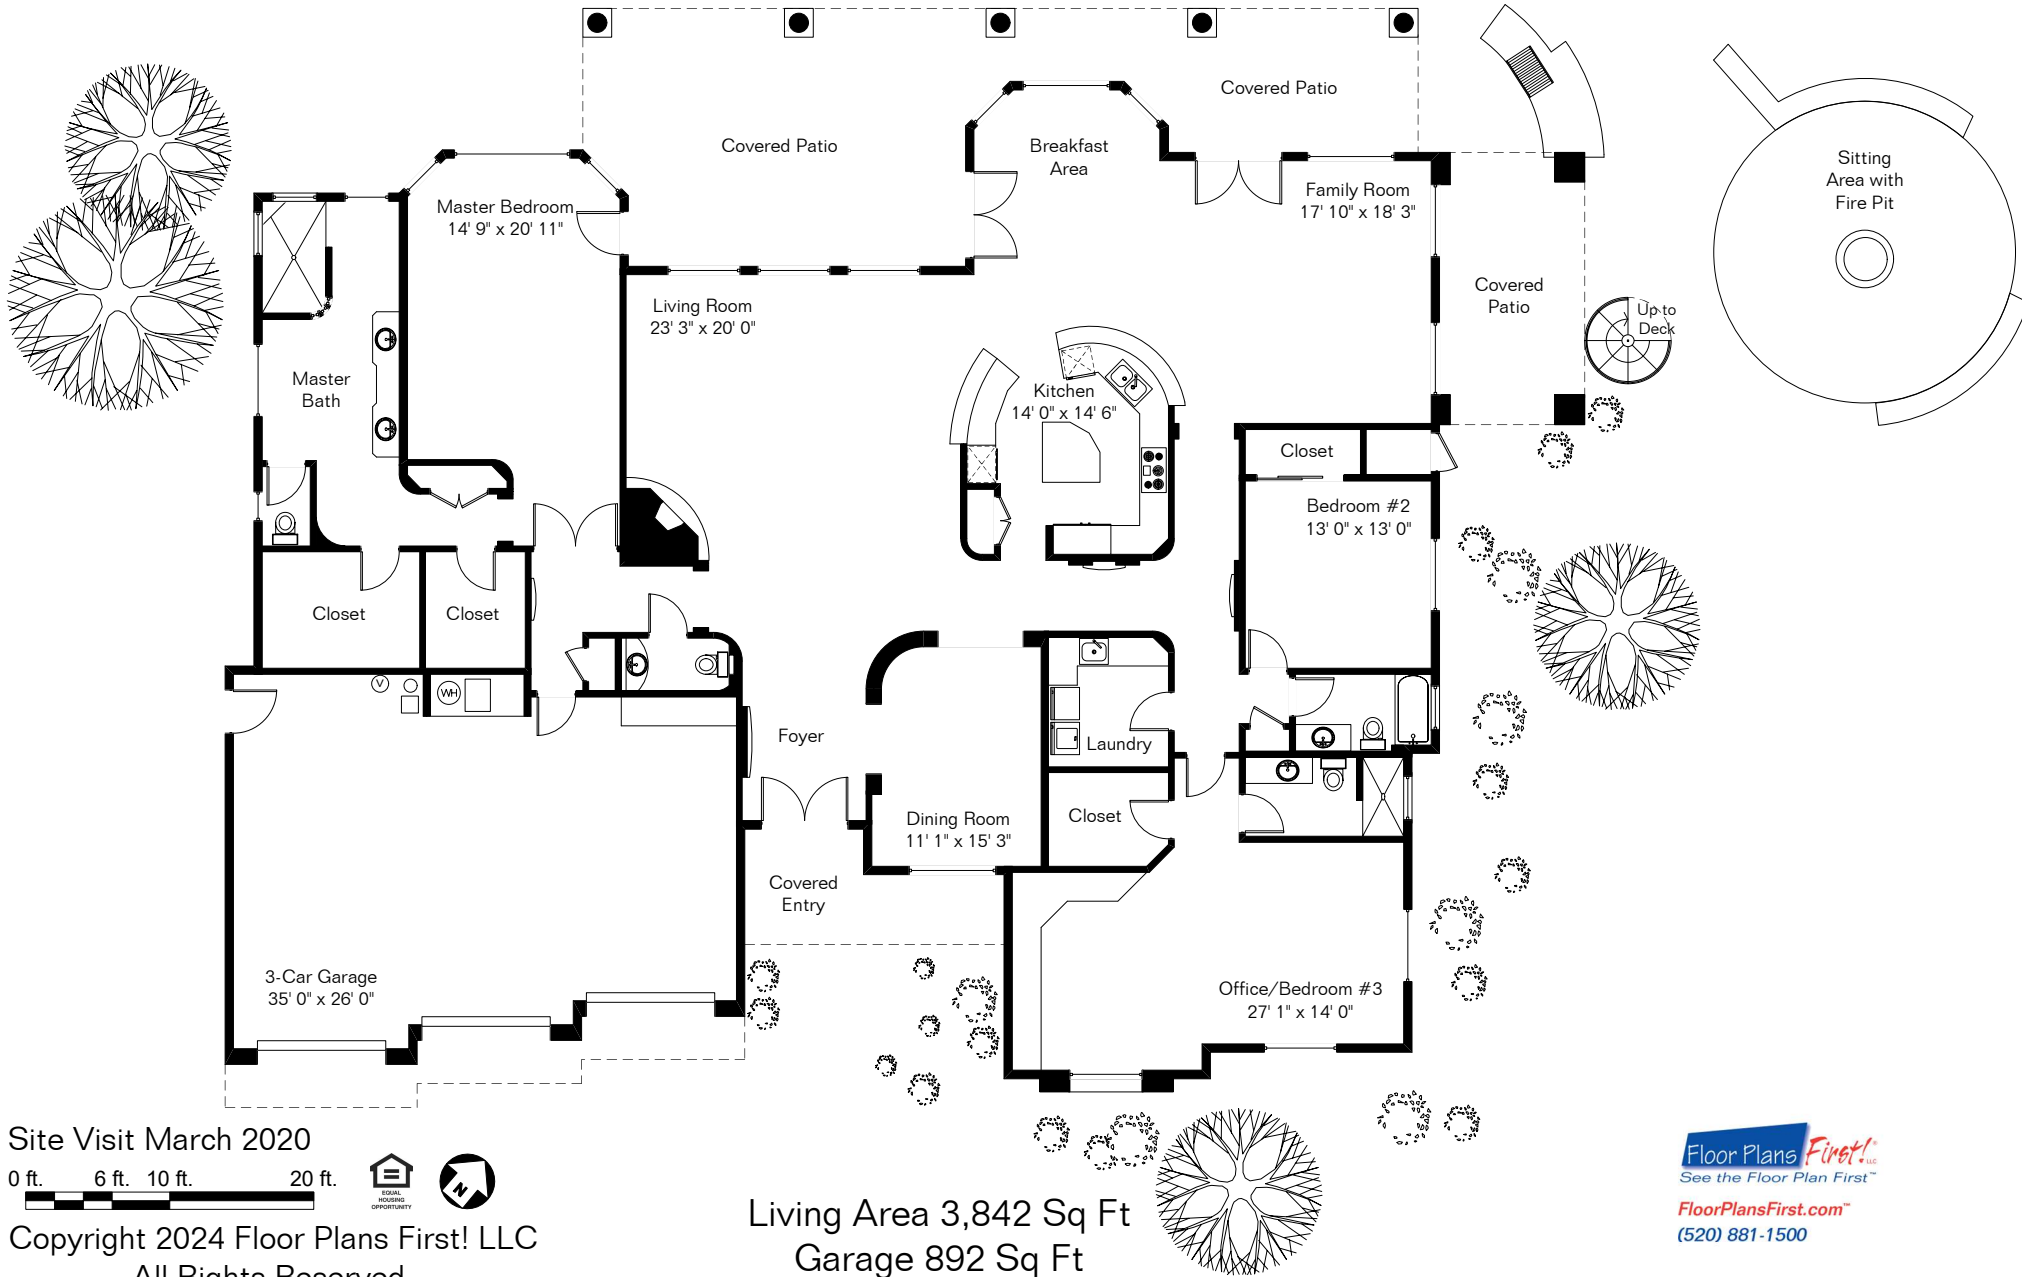

The square footages and room size information are deemed to be reliable but are not guaranteed and should be independently verified. This drawing is for marketing purposes only.

# 7557 E Crested Saguaro Pl

Site Visit March 2020

0 ft. 6 ft. 10 ft. 20 ft.

Copyright 2024 Floor Plans First! LLC  
All Rights Reserved.

Floor Plans First!  
See the Floor Plan First!  
FloorPlansFirst.com  
(520) 881-1500